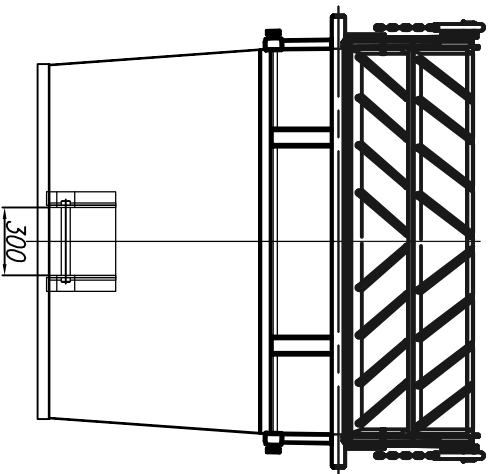

W

CONTAINER GRUPPEN

PLASTIC LIDS (PL)
SS 3020 STANDARD

Bottom	4mm	Sides	3mm	Front	3mm	Rear/Door	3mm	ROOF	2mm
S235		S235		S235		S235		S235	

Design

HE

Date

30.11.19

Sheet

1/1

CONTAINER
GRUPPEN

CLK 10-PL

Model

www.containergruppen.no

Weight, kg

890

Drawing no.

000.185.10,0.01